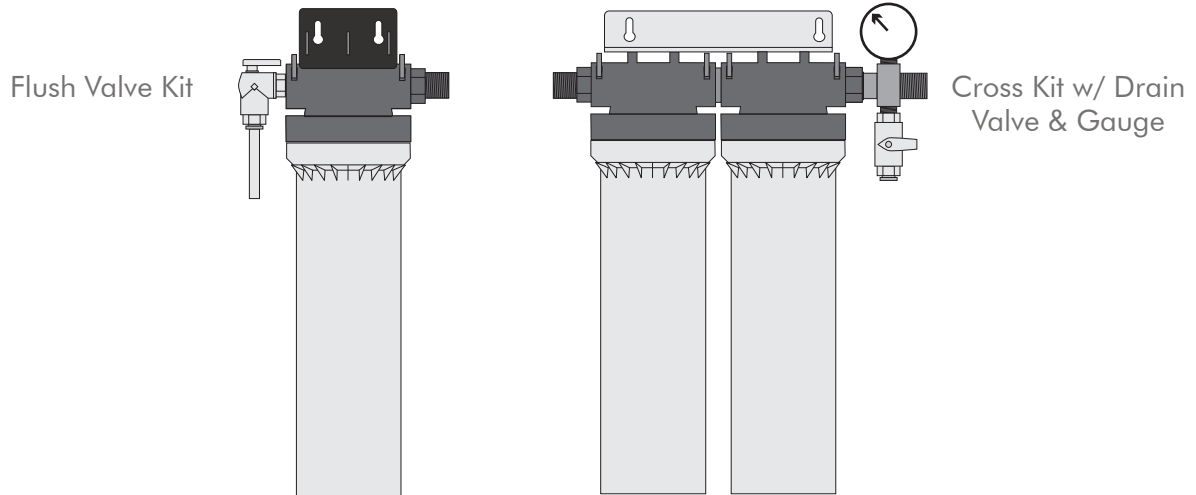

SFES PRO Filter Systems utilize a modular design offering multiple removable connection fittings of various sizes anchored by removable clips. This design also incorporates union connectors to connect single heads into twin, triple, and quad manifolds. This offers great flexibility as heads can be added to existing systems for pre-filtration or post filtration needs and different sized fittings can be used on the inlet and outlet connections depending on the application.

### Connection Fittings

ITEM #	NAME	DESCRIPTION
501812	SFES PRO, 1/2" MPT Fitting	1/2" Male NPT Fitting for Water Connection
501814	SFES PRO, 3/8" MPT Fitting	3/8" Male NPT Fitting for Water Connection
501816	SFES PRO, 3/8" FPT Fitting	3/8" Female NPT Fitting for Water Connection
501818	SFES PRO, 3/8" QD Fitting	3/8" John Guest QD Fitting for Water Connection
501825	SFES PRO, 1/2" HB Fitting	1/2" Hose Barb Fitting for Water Connection

### Kit Accessories

ITEM #	NAME	DESCRIPTION
501821	SFES PRO, 1/2" Cross	1/2" Male NPT Cross Fitting for Pressure Gauge & Drain Valve Assembly
501823	SFES PRO, 3/8" Cross	3/8" Male NPT Cross Fitting for Pressure Gauge & Drain Valve Assembly
501202	Ball Valve, 1/4"	1/4" MPT x 1/4" FPT Ball Valve for Cross Kit Drain Valve
501259	Ball Valve, 3/8" Flush	3/8" MPT Elbow x 1/4" QD Ball Valve for Flush Valve Kit
503106	Pressure Gauge, 1/4"	1/4" Pressure Gauge for Cross Kit